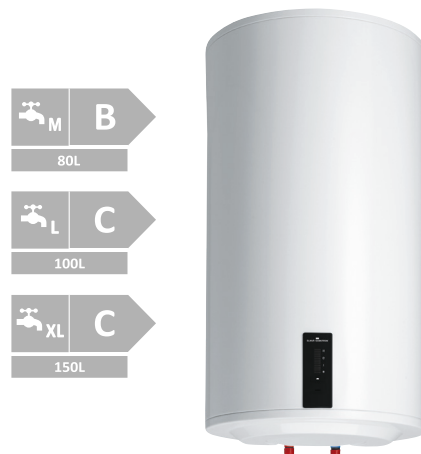

ACTIVE MULTIFIX

Electric Storage Water Heater for DHW
Horizontal or vertical wall installation

Technical Features

- Vertical or horizontal installation with connections to left side.
- Enamelled steel tank with anti-corrosion protection.
- Magnesium anode.
- Dielectric hoses with high mechanical resistance.
- Reinforced, sheathed, independent heating elements.
- Control panel led with temperature level selected and errors signaling.
- Water heater On/Off and temperature adjustment key.
- Self-learning function, Eco Smart operation indicator.
- “Dry-Firing” protection that prevents turning on the water heater if it is not filled with water before connecting.
- LED display in case of failure of the safety thermostat and overheating.
- Non-return and pressure relief valve.
- High quality insulation against heat losses.
- Supplied with 1m main cable and plug for electrical connection.
- Safety thermostat and overheating protection.

HORIZONTAL INSTALLATION

VERTICAL INSTALLATION

ACTIVE MULTIFIX MODEL		GTF-80	GTF-100	GTF-150
Capacity	L	80	100	150
Output	W	2000	2000	2000
Current	A	8,7	8,7	8,7
Voltage		230 V~	230 V~	230 V~
Insulation		Class I	Class I	Class I
Colour		White	White	White
Average consumption to keep water at 65 °C ⁽¹⁾	kWh/24h	1,85	2,20	3,20
Heating time 65°C from 10 °C		2 h 37 min	3 h 16 min	4 h 54 min
Quantity of water available with 40 °C mixture ⁽²⁾	L	116	137	213
Water connections		1/2"	1/2"	1/2"
Net weight without water	kg	28,5	33	45
Dimension A	cm	82	96,5	133,5
Dimension B	cm	61,5	76,5	111,5
Dimension C	cm	21	20,5	22,5
Dimension D	cm	34,5	49,5	84,5
Dimension G	cm	36	51	51
Diameter	cm	45,4	45,4	45,4
Depth (including support)	cm	46,1	46,1	46,1
Internal code		90840080	90840100	90840150
EAN13		8432336790423	8432336790447	8432336790461