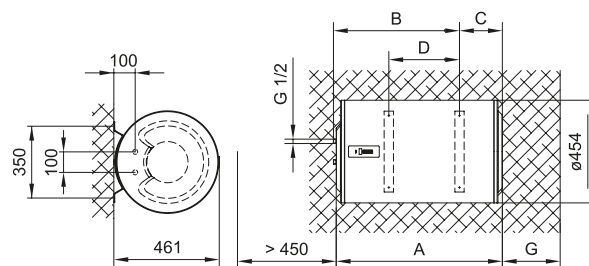

ACTIVE MULTIFIX

Electric Storage Water Heater for DHW
Horizontal or vertical wall installation

Technical Features

- Vertical or horizontal installation with connections to left side.
- Enamelled steel tank with anti-corrosion protection.
- Magnesium anode.
- Dielectric hoses with high mechanical resistance.
- Reinforced, sheathed, independent heating elements.
- Control panel led with temperature level selected and errors signaling.
- Water heater On/Off and temperature adjustment key.
- Self-learning function, Eco Smart operation indicator.
- “Dry-Firing” protection that prevents turning on the water heater if it is not filled with water before connecting.
- LED display in case of failure of the safety thermostat and overheating.
- Non-return and pressure relief valve.
- High quality insulation against heat losses.
- Supplied with 1m main cable and plug for electrical connection.
- Safety thermostat and overheating protection.

HORIZONTAL INSTALLATION

VERTICAL INSTALLATION

ACTIVE MULTIFIX MODEL		GTF-80	GTF-100	GTF-150
Capacity	L	80	100	150
Output	W	2000	2000	2000
Current	A	8,7	8,7	8,7
Voltage		230 V~	230 V~	230 V~
Insulation		Class I	Class I	Class I
Colour		White	White	White
Average consumption to keep water at 65 °C ⁽¹⁾	kWh/24h	1,85	2,20	3,20
Heating time 65°C from 10 °C		2 h 37 min	3 h 16 min	4 h 54 min
Quantity of water available with 40 °C mixture ⁽²⁾	L	116	137	213
Water connections		1/2"	1/2"	1/2"
Net weight without water	kg	28,5	33	45
Dimension A	cm	82	96,5	133,5
Dimension B	cm	61,5	76,5	111,5
Dimension C	cm	21	20,5	22,5
Dimension D	cm	34,5	49,5	84,5
Dimension G	cm	36	51	51
Diameter	cm	45,4	45,4	45,4
Depth (including support)	cm	46,1	46,1	46,1
Internal code		90840080	90840100	90840150
EAN13		8432336790423	8432336790447	8432336790461