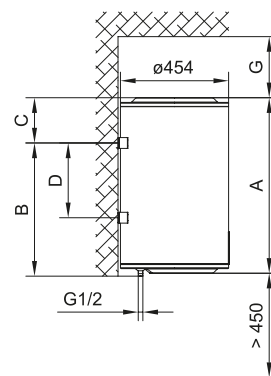

ACTIVE MULTIFIX

Electric Storage Water Heater for DHW
Horizontal or vertical wall installation

Technical Features

- Vertical or horizontal installation with connections to left side.
- Enamelled steel tank with anti-corrosion protection.
- Magnesium anode.
- Dielectric hoses with high mechanical resistance.
- Reinforced, sheathed, independent heating elements.
- Control panel led with temperature level selected and errors signaling.
- Water heater On/Off and temperature adjustment key.
- Self-learning function, Eco Smart operation indicator.
- “Dry-Firing” protection that prevents turning on the water heater if it is not filled with water before connecting.
- LED display in case of failure of the safety thermostat and overheating.
- Non-return and pressure relief valve.
- High quality insulation against heat losses.
- Supplied with 1m main cable and plug for electrical connection.
- Safety thermostat and overheating protection.

HORIZONTAL INSTALLATION

VERTICAL INSTALLATION

ACTIVE MULTIFIX MODEL		GTF-80	GTF-100	GTF-150
Capacity	L	80	100	150
Output	W	2000	2000	2000
Current	A	8,7	8,7	8,7
Voltage		230 V~	230 V~	230 V~
Insulation		Class I	Class I	Class I
Colour		White	White	White
Average consumption to keep water at 65 °C ⁽¹⁾	kWh/24h	1,85	2,20	3,20
Heating time 65°C from 10 °C		2 h 37 min	3 h 16 min	4 h 54 min
Quantity of water available with 40 °C mixture ⁽²⁾	L	116	137	213
Water connections		1/2"	1/2"	1/2"
Net weight without water	kg	28,5	33	45
Dimension A	cm	82	96,5	133,5
Dimension B	cm	61,5	76,5	111,5
Dimension C	cm	21	20,5	22,5
Dimension D	cm	34,5	49,5	84,5
Dimension G	cm	36	51	51
Diameter	cm	45,4	45,4	45,4
Depth (including support)	cm	46,1	46,1	46,1
Internal code		90840080	90840100	90840150
EAN13		8432336790423	8432336790447	8432336790461